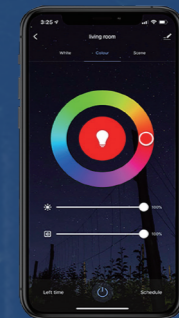

02 SMART HOME