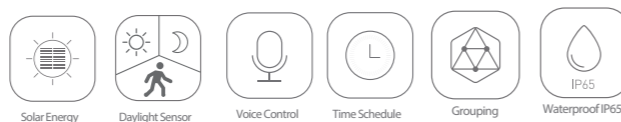

Smart Tuya Solar Spot Owl Light

--Tuya APP control/Remote control

Battery: 18650 3.7V 2000mAh	Efficiency: 60lm
Solar Panel: 5.5V 85*137mm 1.5-1.8W	Beam Angle: 90°
Power: 2W	LED: 8PCS 5050
Color Temp: RGB+6500K	Dimension: 95 x 188 x 112 mm (290 with a stake)
Lifespan: 20000H