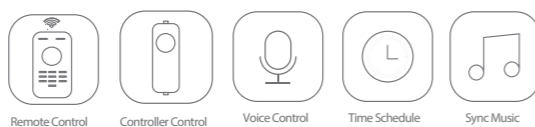

Remote Control

Controller Control

Voice Control

Time Schedule

Sync Music

RGBIC Dream color

Smart Tuya musical note Night light

--Smart Life APP control/Remote control

Smart Tuya Dream Color Neon Strip

--Smart Life APP control/Remote control

Input Voltage: DC24V
 Power: 24W
 LED Qty: 60LEDs/M
 LED Chip Source: 5050 RGB+Position IC
 Color Temp: 2700-6500K+RGB

Lifespan: 15000H
 Luminous Flux: 270lm/M
 Beam Angle: 120°
 Width: 15mm
 Length: 5m

Smart Tuya S-shape Night light

--Smart Life APP control/Remote control

Working Voltage: DC5V
 Material: Black aluminum shell+ Iron base+PVC lampshade
 Color: RGBIC
 LED QTY: 30pcs RGBIC 5050
 5V USB controller box cable: 1000mm
 Product Dimensions: 400 mm height x Φ 130mm base