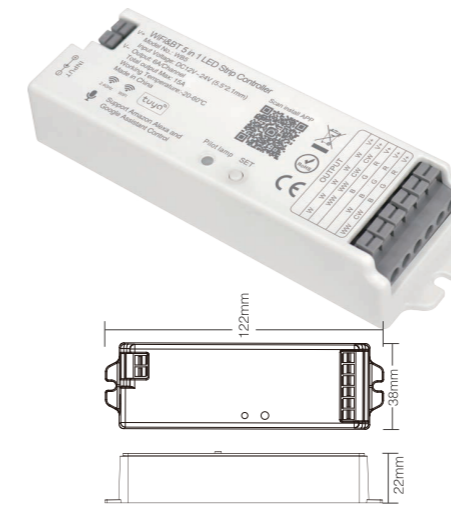

Smart Tuya 5-in-1 LED Strip Controller --PWM control technology with memory function

Input voltage: DC12-24V
Output: 6A/Channel, total 15A Max
Remote control: control distance 30m
Dimension: 12238X22mm
Modes DIM, Dural white, RGB, RGBW, RGB+CCT