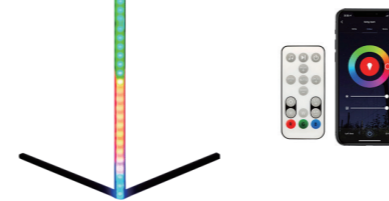

With Type-C charging port
With 1meter 5V Type C+USB wire
With Hanging rope

RGB+W

Smart Tuya Ambient Corner Light --Smart Life APP control/Remote control

Working Voltage: DC12V
Max. Power: 12W
Material: ABS body/Base+ Silicone cover
Color: RGBIC
LED QTY: 60pcs(single light)
5V USB controller box cable: 1000mm
Product Dimensions: 38 X 38 X 157 mm

Remote Control

Controller Control

Voice Control

Time Schedule

Sync Music

RGBIC Dream color

Smart Tuya musical note Night light

--Smart Life APP control/Remote control